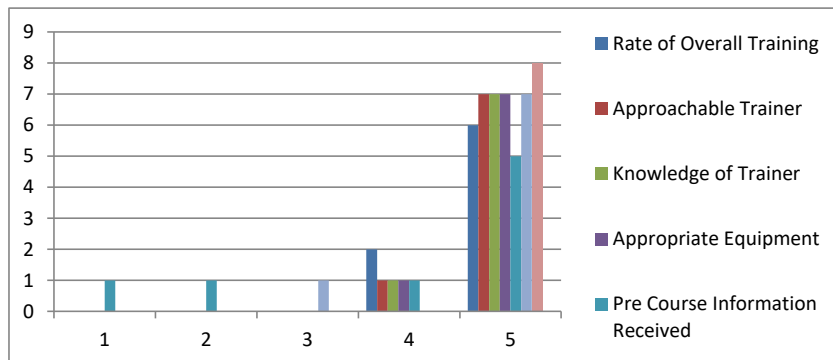

Trustees Training Girlguiding Cymru 21 June 2022

SUMMARY OVERVIEW

Total Number of Attendees	8
Number of Attendees submitting Evaluation Forms	8
Rate of Overall Training	75%
Approachable Trainer	88%
Knowledge of Trainer	88%
Appropriate Equipment	88%
Pre Course Information Received	63%
How Far Training Needs Were Met	88%
Clear Explanation at the Start of the Course	100%

* All the above percentages based on feedback being excellent

Summary of Ratings Provided

Comments or Feedback Received

- Thank you very much, excellent training, we just need to put it into action!
- I found the training very informative and I feel much more confident in my role as a trustee now. Thank you!
- I marked low as the pre course information was N/A
- VERY INTERESTING, WELL PRESENTED, GOOD BALANCE OF LISTENING AND PARTICIPATION
- Some info re web sites back ground reading may have been useful - *which has subsequently been sent to the candidate.*
- Clear and understandable info. Was good to know others situations generally as you do sometimes feel everyone is doing better.
- Break out rooms were useful for chatting and discussion.